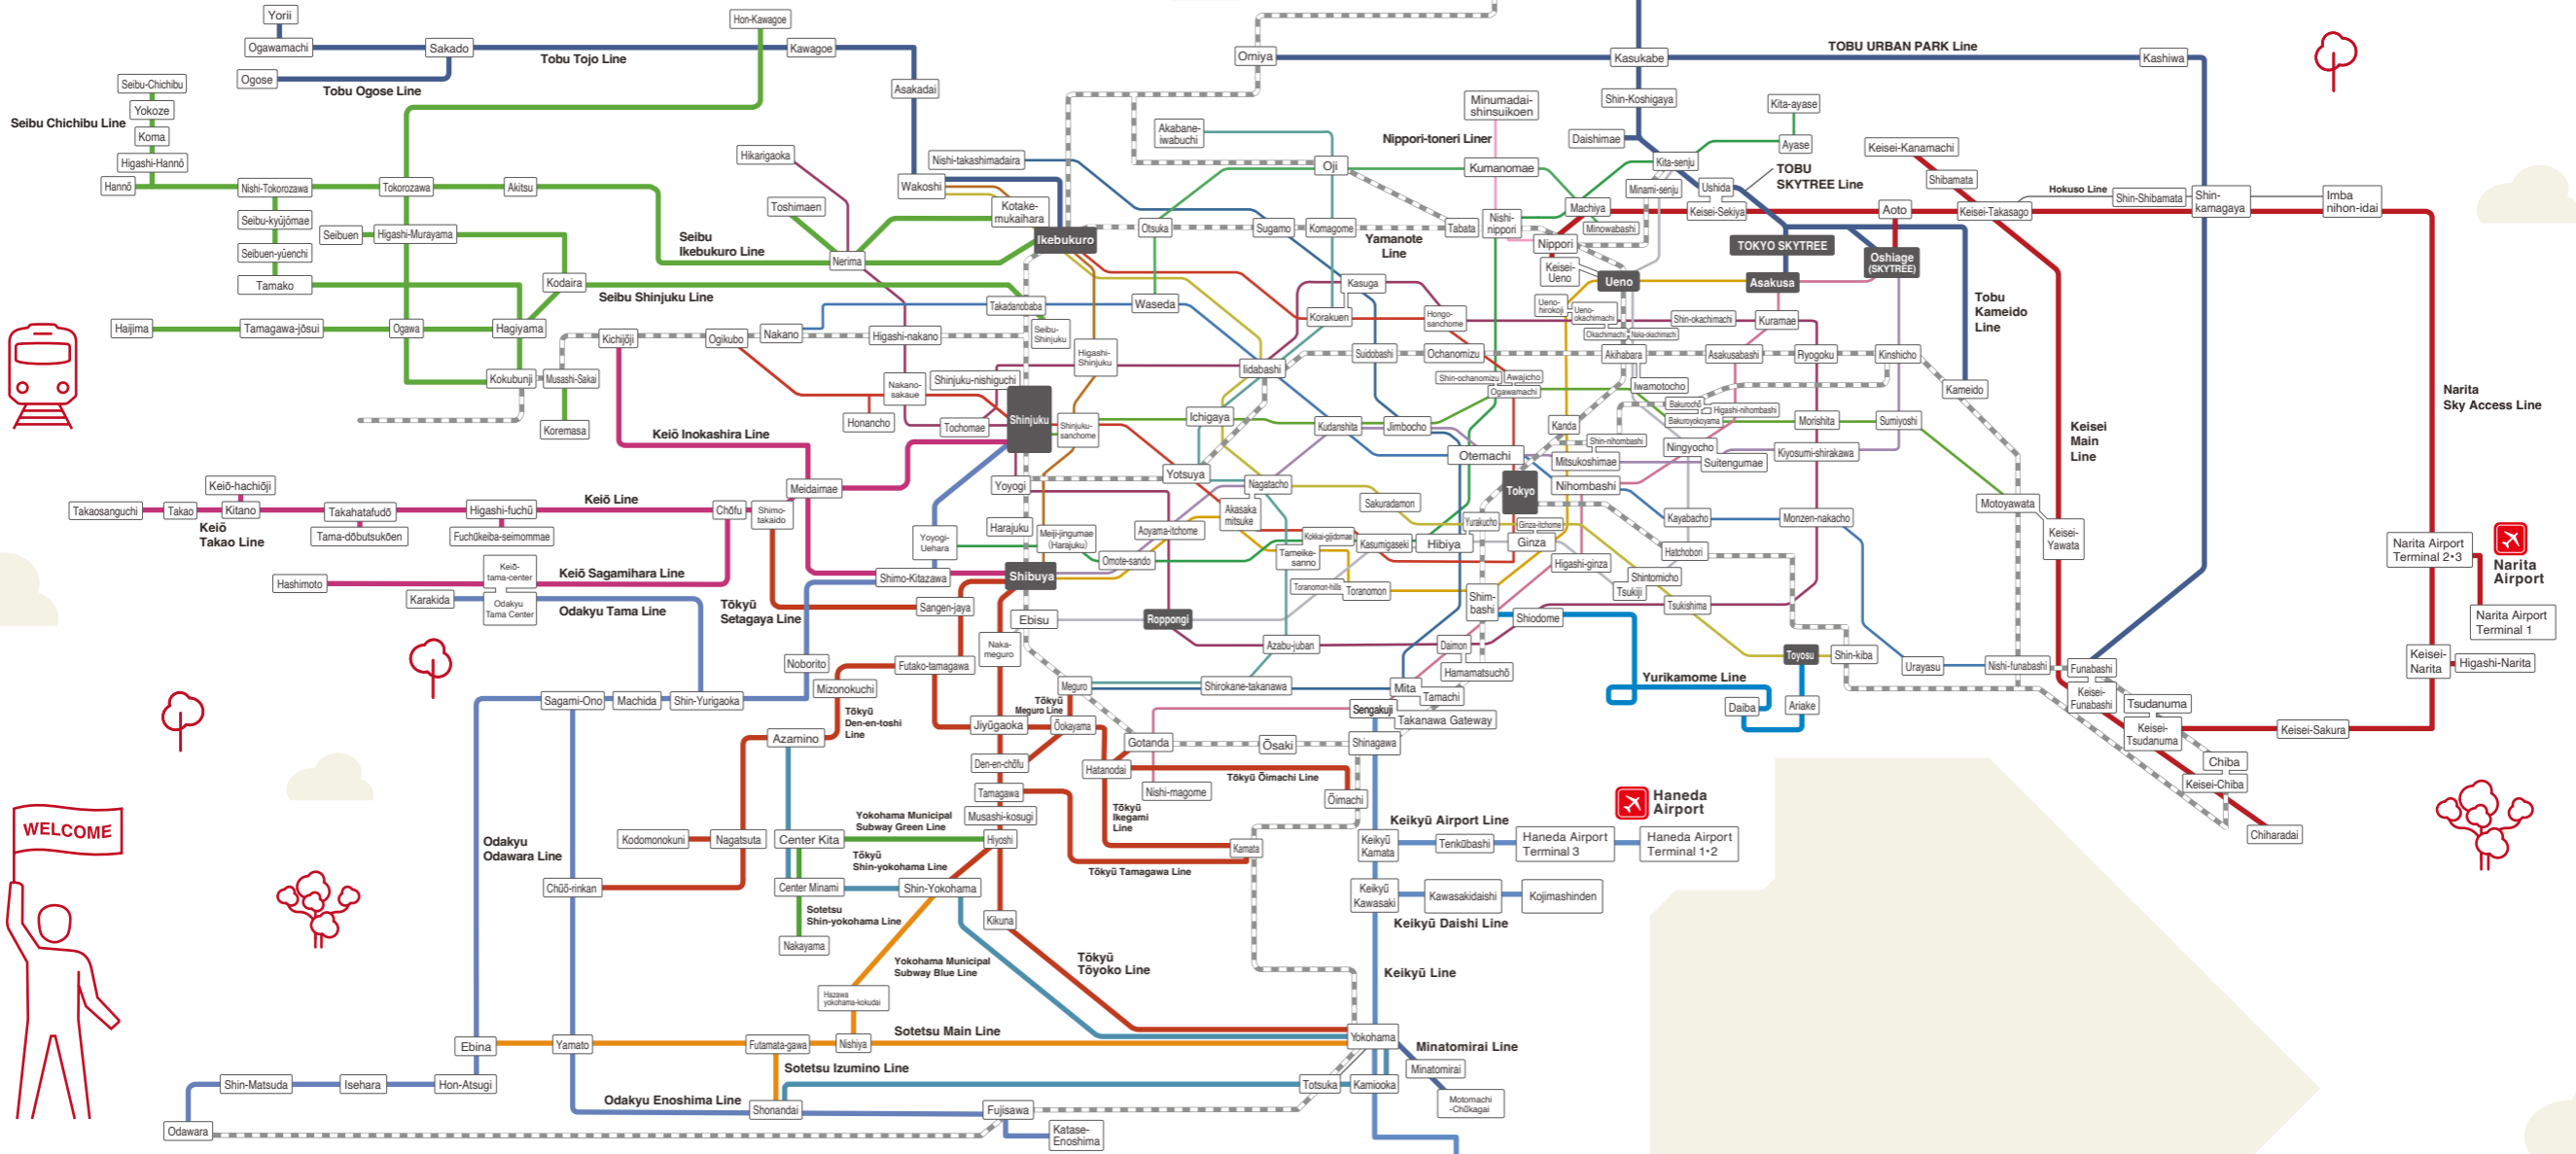

Greater Tokyo Pass

Get around the Greater Tokyo area conveniently

- Tokyo Metro Line**
 - Ginza Line
 - Marunouchi Line
 - Hibiya Line
 - Tozai Line
 - Chiyoda Line
 - Yurakucho Line
 - Hanzomon Line
 - Namboku Line
 - Fukutoshin Line
- Toei Transportation**
 - Asakusa Line
 - Mita Line
 - Shinjuku Line
 - Oedo Line
 - Tokyo Sakura Tram (Toden Arakawa Line)
 - Nippori-toneri Liner
- Private Railways**
 - Odakyu Line
 - Keikyū Line
 - Keiō Line
 - Seibu Line
 - Sotetsu Line
 - Keisei Line
 - Tōkyū Line
- Yokohama Municipal Subway Blue Line
- Yokohama Municipal Subway Green Line
- Minatomirai Line
- Yurikamome Line

●JR Lines are not covered by this pass.
--- JR lines